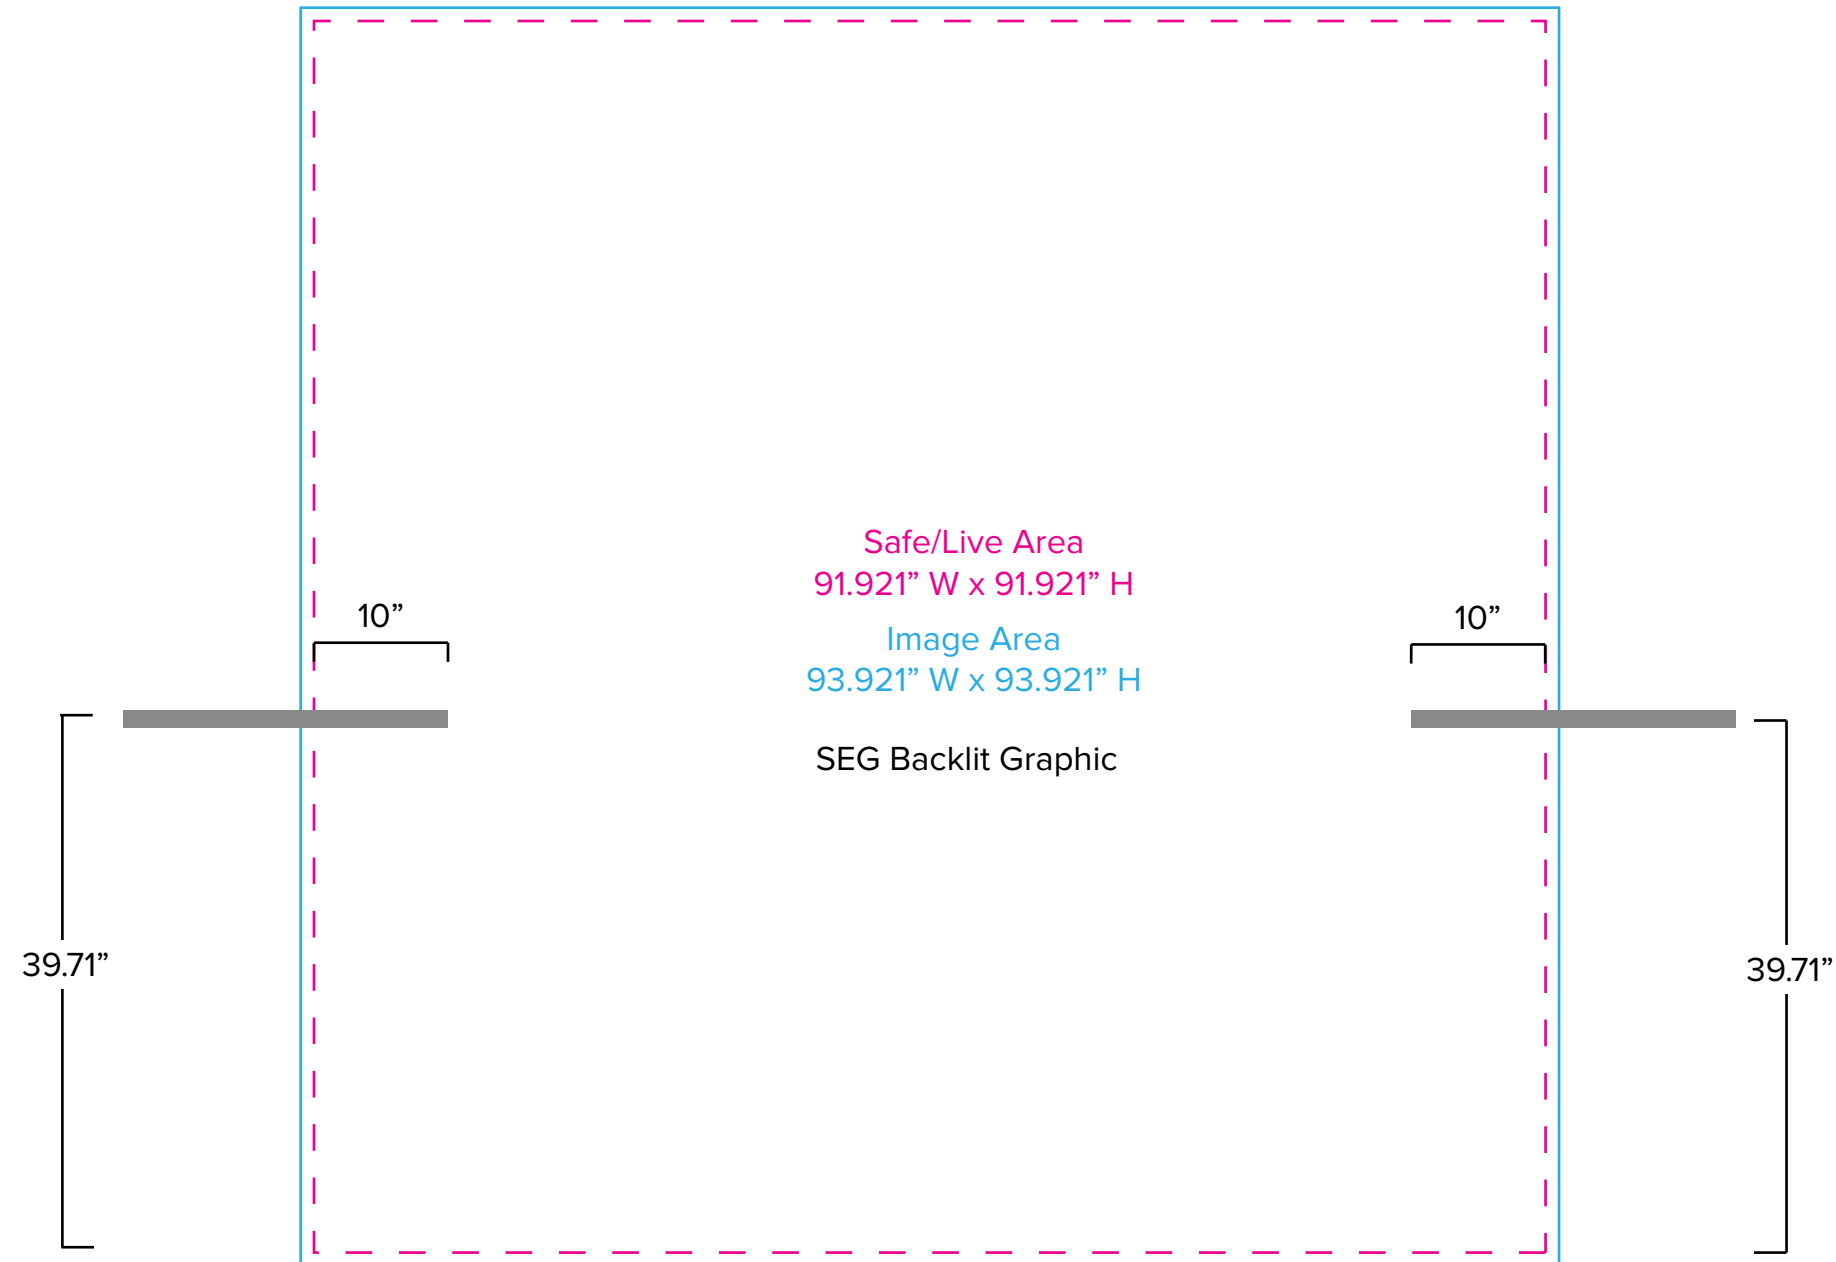

Graphic Template

Inline Lightbox - Backlit SEG Graphic

NOTE: All Raster Art (jpg, tiff,psd, png, etc.) must be at least 100 dpi at print size.